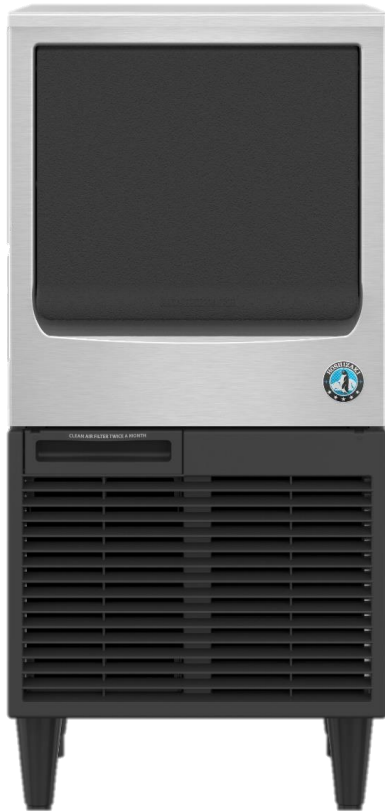

WATERBOY

HIGH QUALITY H2O AND ICE

ICEMAN Mini

Durable Stainless
Steel Exterior

Front-in, front-out airflow

ADA compliant Slide Door Ice
Bin opening

H-GUARD Plus Antimicrobial
Alert System

Stainless Steel Evaporator

Individual Crescent Cube

Be part of the change.

GO BOTTLE-LESS!!!

1-888-WAT-RBOY

waterboycoolers.com

ICEMAN Mini

Specifications

DESCRIPTION

Dimensions

Ice Production

Ice Storage

Recommended Water Pressure

Rated Voltage/Frequency

SPECIFICATION

17^{3/4}"w x 24"d x 39"h

Up to 86 lbs. per day