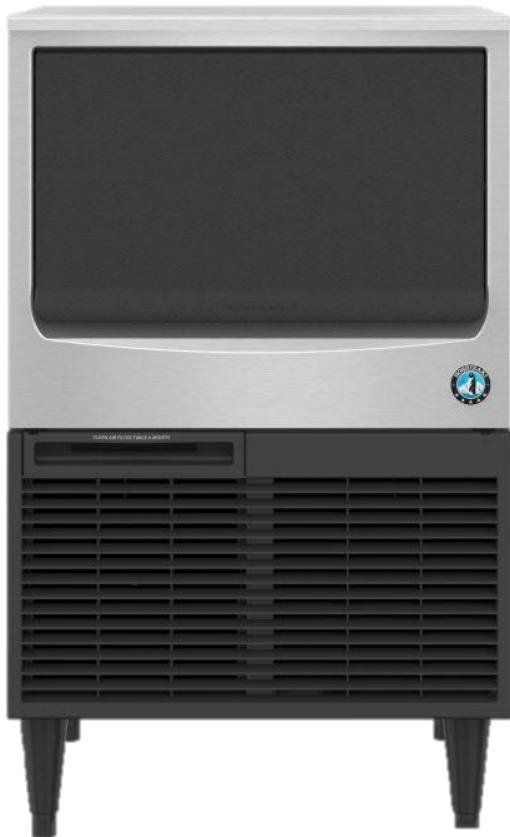

ICEMAN 150

Durable Stainless
Steel Exterior

Front-in, front-out airflow

ADA compliant Slide Door Ice
Bin opening

H-GUARD Plus Antimicrobial
Alert System

Stainless Steel Evaporator

Individual Crescent Cube

Be part of the change.

GO BOTTLE-LESS!!!

1-888-WAT-RBOY

waterboycoolers.com

ICEMAN 150

Specifications

DESCRIPTION

Dimensions
Ice Production
Ice Storage

SPECIFICATION

23^{3/4}"w x 28"d x 39"h
Up to 163 lbs. per
78 lbs.
Recommended Water Pressure 10-113 PSIG
Rated Voltage/Frequency 104 – 127V