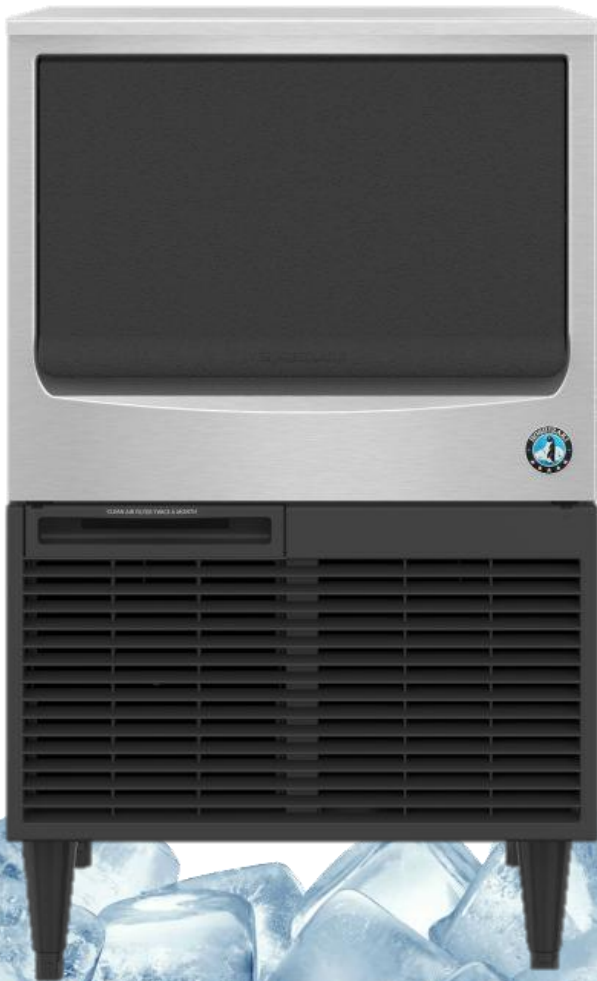

ICEMAN 150

Durable Stainless
Steel Exterior

Front-in, front-out airflow

ADA compliant Slide Door Ice
Bin opening

H-GUARD Plus Antimicrobial
Alert System

Stainless Steel Evaporator

Individual Crescent Cube

Be part of the change.

GO BOTTLE-LESS!!!

1-888-WAT-RBOY

waterboycoolers.com

ICEMAN 150

Specifications

DESCRIPTION

Dimensions
Ice Production
Ice Storage

SPECIFICATION

23^{3/4}"w x 28"d x 39"h
Up to 163 lbs. per
78 lbs.
Recommended Water Pressure 10-113 PSIG
Rated Voltage/Frequency 104 – 127V